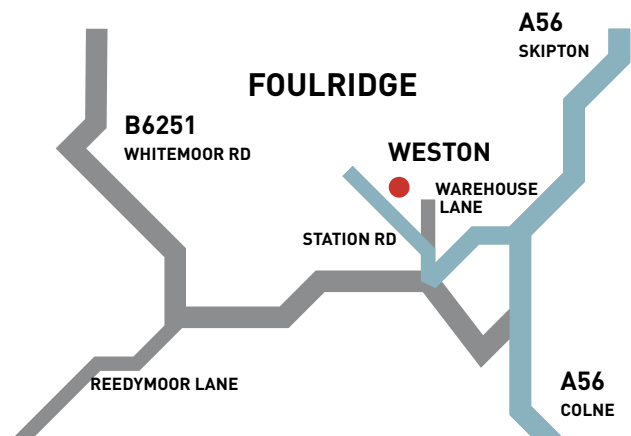

Weston EU

DIRECTIONS

From North, North East, using A1 (M)

From A1(M) Junction 47, take A59 towards Harrogate continue through towards Skipton. Continue past Skipton until roundabout, take the A56 to Colne. Continue through Earby and Kelbrook, at the roundabout continue on the A56 to Colne. Foulridge is approx 1 mile.

From North, North West, South, South West using M6 motorway

From M6 junction 29 take M65 and continue to the end of the motorway. At the roundabout take the A6068, and proceed straight on, Across next roundabout and continue until second set of traffic lights, take left turn on A65 to Skipton. Foulridge is approx 1.5 miles.

From South, South East using M1 motorway.

From M1 junction 42, take M62 West, towards Manchester, at junction 26 take M606 to Bradford and continue until the end of the motorway. At end of M606 take right on A6036 and continue onto the A6177. Follow the A6177 around Bradford to the A650 to Cross Hills. At Cross Hills turn left onto the A6068 towards Colne. At Colne take the A56 towards Skipton. Foulridge is approx 1.5 miles.